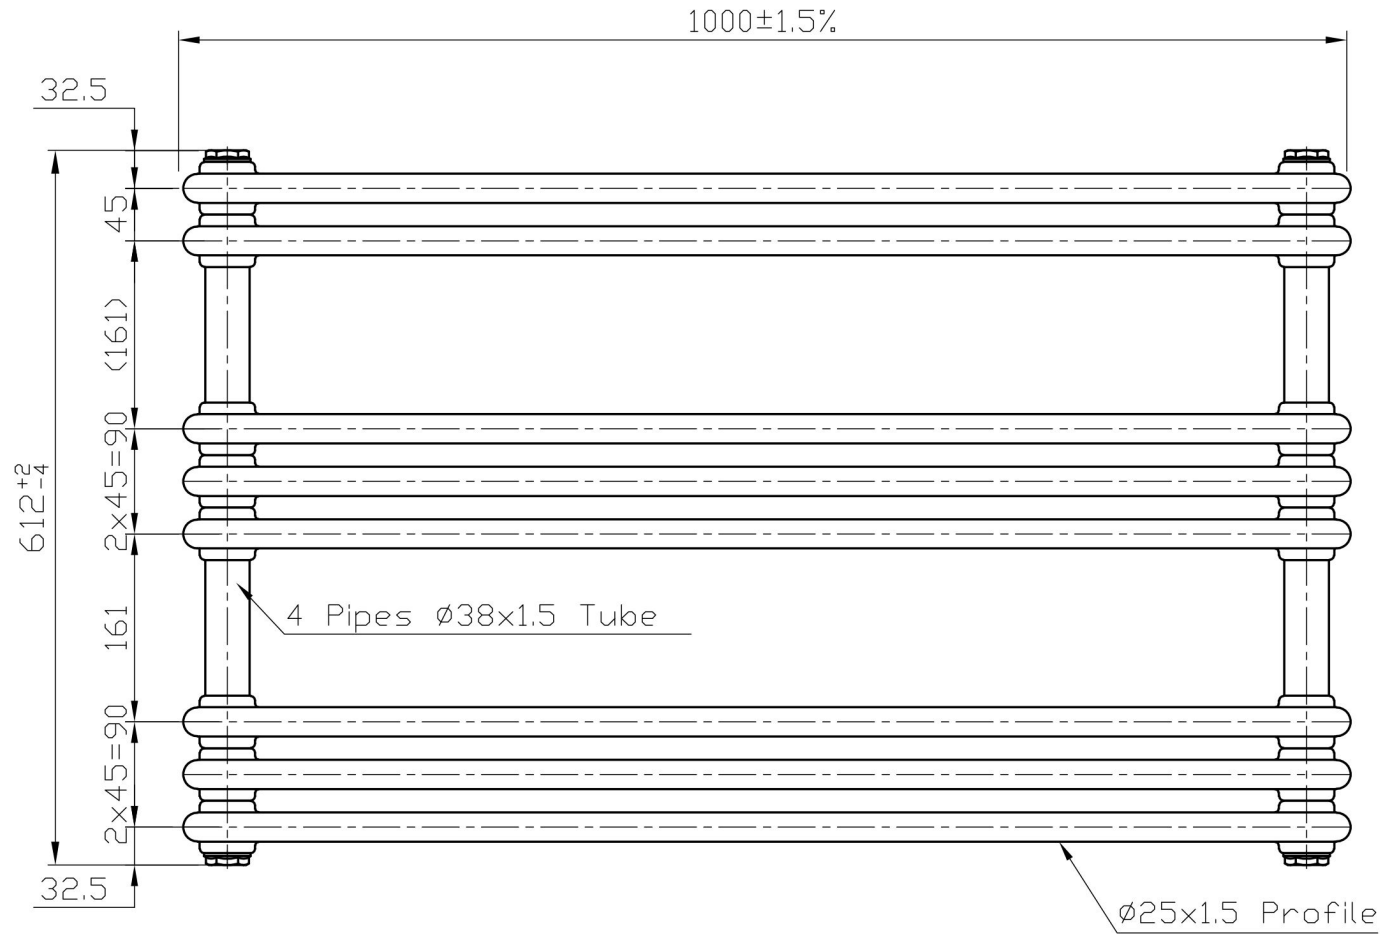

Imperia 2 Column Multirail 612 x 1000mm.

Technical Drawing

Unit: mm

Eastbrook 

Eastbrook Road, Gloucester GL4 3DB

Technical Helpline : 01452 317890

Mon - Fri / 8am - 5pm

Email : technical@eastbrookco.com