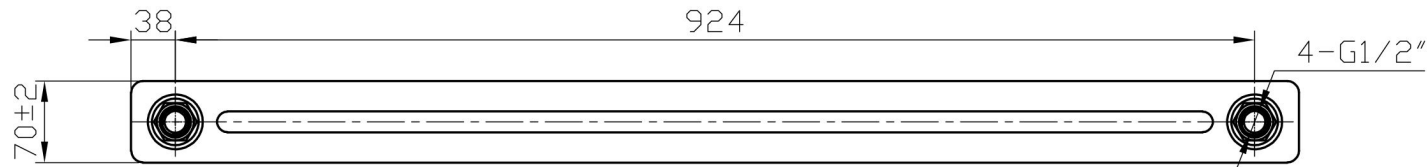

Imperia 2 Column Multirail 612 x 1000mm.

Technical Drawing

Unit: mm

Eastbrook 

Eastbrook Road, Gloucester GL4 3DB

Technical Helpline : 01452 317890

Mon - Fri / 8am - 5pm

Email : technical@eastbrookco.com