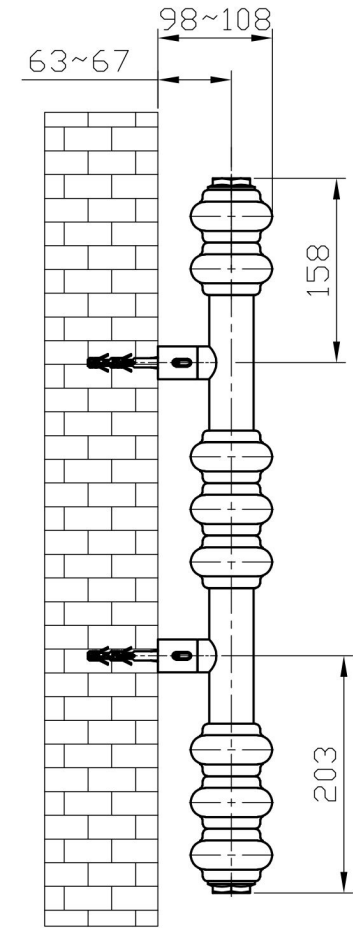

Imperia 2 Column Multirail 612 x 1000mm.

Technical Drawing

Unit: mm

Eastbrook 

Eastbrook Road, Gloucester GL4 3DB

Technical Helpline : 01452 317890

Mon - Fri / 8am - 5pm

Email : technical@eastbrookco.com